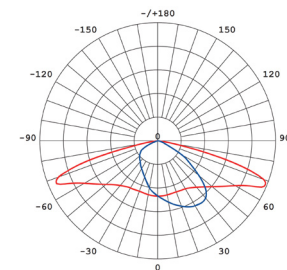

URBAN LIGHT enl-UB550

DIMENSIONS

Side Entry

Pole Pendant

Wire Suspension

PHOTOMETRICS

Type 2

COMPLIANCE

The enl-UB550 meets all relevant standards and regulatory requirements.