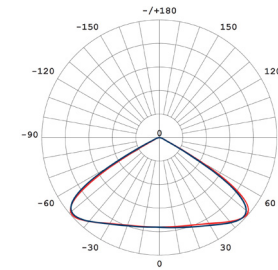

Warranty* 5 years

Data subject to change without notice
* Refer to warranty policy

URBAN LIGHT enl-UB550

DIMENSIONS

Side Entry

Pole Pendant

Wire Suspension

PHOTOMETRICS