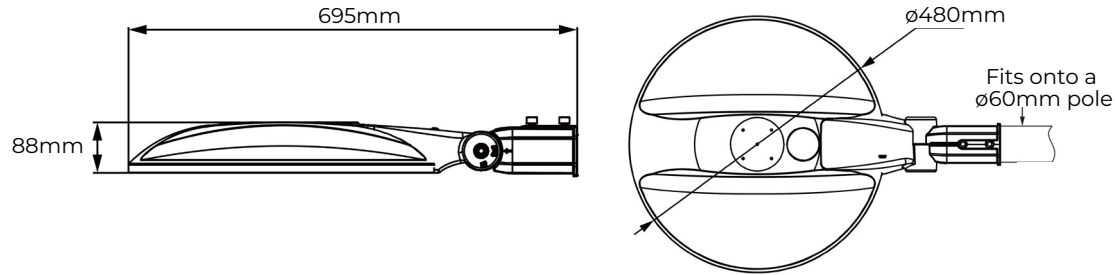

Wire Suspension

URBAN LIGHT enl-UB550

PRODUCT RANGE

Side Entry

Model #	Rated Power (W)	Luminous Flux (lm)	Dimensions (mm)	Weight(kg)
enl-UB550-30-7yy-Ta-HV-c	30	5100	695x480x88	6.8
enl-UB550-50-7yy-Ta-HV-c	50	8500		
enl-UB550-80-7yy-Ta-HV-c	80	13200		
enl-UB550-100-7yy-Ta-HV-c	100	16000		

Warranty* 5 years

Data subject to change without notice
* Refer to warranty policy

URBAN LIGHT enl-UB550

DIMENSIONS

Side Entry

Pole Pendant

Wire Suspension

PHOTOMETRICS