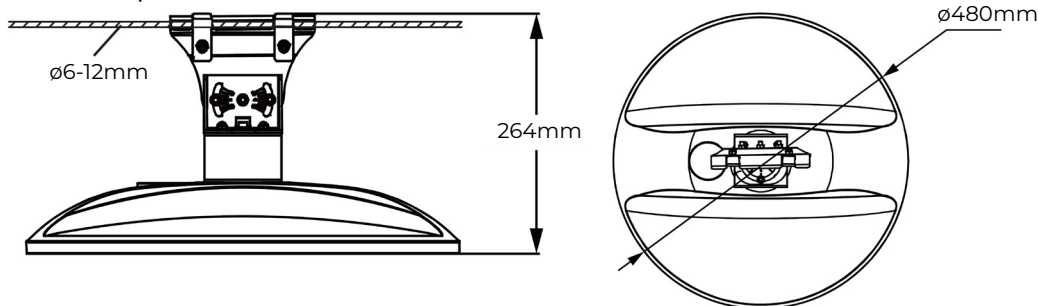

Warranty* 5 years

Data subject to change without notice
* Refer to warranty policy

URBAN LIGHT enl-UB550

DIMENSIONS

Side Entry

Pole Pendant

Wire Suspension

PHOTOMETRICS