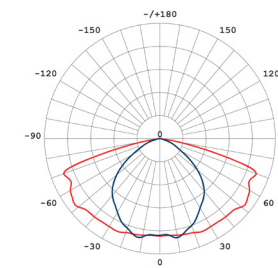

URBAN LIGHT enl-UB550

DIMENSIONS

Side Entry

Pole Pendant

Wire Suspension

PHOTOMETRICS

Type 2S

COMPLIANCE

The enl-UB550 meets all relevant standards and regulatory requirements.