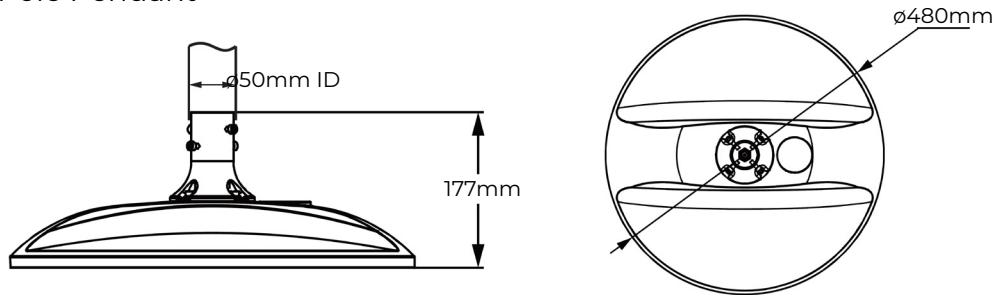

Warranty* 5 years

Data subject to change without notice
* Refer to warranty policy

URBAN LIGHT enl-UB550

DIMENSIONS

Side Entry

Pole Pendant

Wire Suspension

PHOTOMETRICS