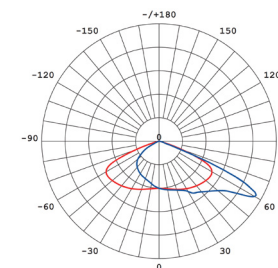

Type 4

COMPLIANCE

The enl-UB550 meets all relevant standards and regulatory requirements.