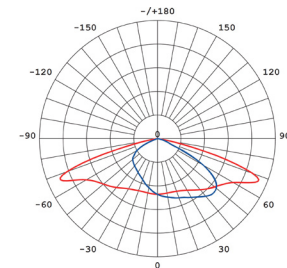

URBAN LIGHT enl-UB550

DIMENSIONS

Side Entry

Pole Pendant

Wire Suspension

PHOTOMETRICS

Type 3

COMPLIANCE

The enl-UB550 meets all relevant standards and regulatory requirements.