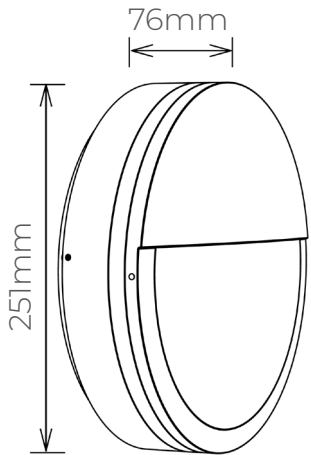

WALL LIGHT enl-WL840

The WL840 is a decorative LED Wall Light suitable for indoor & outdoor lighting applications where directional downward light throw is required

FEATURES

- Aluminium housing for heat dissipation
- IP65 - Weather protection
- IK08 - Impact protection
- Directional light throw - reduce light pollution

WALL LIGHT enl-WL840

PRODUCT RANGE

Model #	Rated Power (W)	Luminous Flux (lm)	Dimensions(mm)	Weight (kg)
enl-WL840-12-8yy	12	720	251 x 76	1.5
enl-WL840-18-8yy	18	1300		

yy stands for CCT. Use 30 for 3000K, 40 for 4000K.

DIMENSIONS

TECHNICAL INFORMATION

Optical

Light source	LED
CRI	Ra>80
Beam Angle	120°
CCT	3000K, 4000K

Electrical

Power consumption	12W or 18W
Operating voltage & frequency	120-240 VAC , 50/60 Hz
Power factor	>0.9