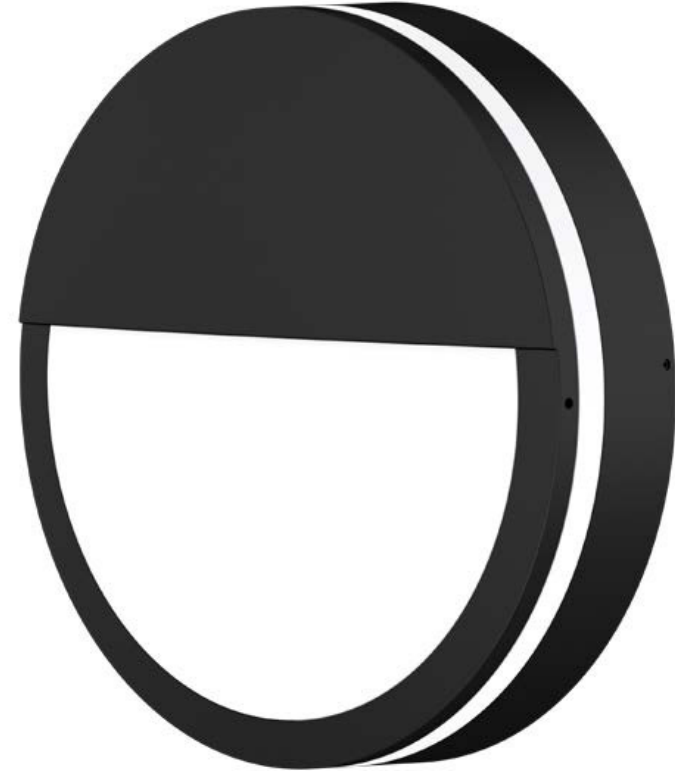

WALL LIGHT enl-WL840

The WL840 is a decorative LED Wall Light suitable for indoor & outdoor lighting applications where directional downward light throw is required

FEATURES

- Aluminium housing for heat dissipation
- IP65 - Weather protection
- IK08 - Impact protection
- Directional light throw - reduce light pollution

WALL LIGHT enl-WL840

PRODUCT RANGE

Model #	Rated Power (W)	Luminous Flux (lm)	Dimensions(mm)	Weight (kg)
enl-WL840-12-8yy	12	720	251 x 76	1.5
enl-WL840-18-8yy	18	1300		

yy stands for CCT. Use 30 for 3000K, 40 for 4000K.

DIMENSIONS

TECHNICAL INFORMATION

Optical

Light source	LED
CRI	Ra>80
Beam Angle	120°
CCT	3000K, 4000K

Electrical

Power consumption	12W or 18W
Operating voltage & frequency	120-240 VAC , 50/60 Hz
Power factor	>0.9

Environmental

IP rating	IP65
IK rating	IK08
Ambient temperature range	-20°C to + 45°C
Material Composition (body)	Aluminium Die-casting
Fixture Colour	Black (RAL9005)

Expected Lifespan >54,000hrs @L70

Warranty* 5 years