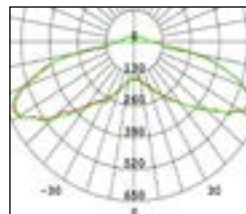

FEATURES

- High output lumen efficacy, up to 130lm/W
- 100% Aluminium alloy housing
- IP66 - Weather protection
- IK10 - Highest level of impact resistance

OPTIONS

- Clear Optic Lens or Frosted Lens available
- Heights - 475mm or 975mm
- Mounting kit with anchor bolts available

yy stands for CCT. Use 30 for 3000K, 40 for 4000K.

dd stands for Diffuser Type. Use CL for Clear Optic lens, FL for Frosted lens

DIMENSIONS

PHOTOMETRICS

Frosted Lens

Clear Optic lens

TECHNICAL INFORMATION

Optical

Light source	LED
CRI	Ra>70
Beam Angle	360°
CCT	3000K, 4000K
Luminaire efficacy	Up to 130lm/W

Electrical

Power consumption (W)	14 or 25
Operating voltage & frequency	220-240 VAC 50/60 Hz
Power factor	>0.9