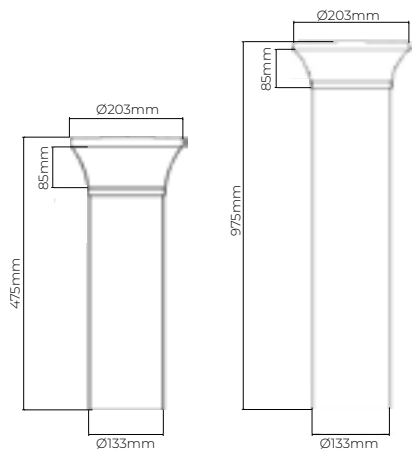

PRODUCT RANGE

Model #	Rated Power (W)	Luminous Flux (lm)	Dimensions (mm)	Weight (kg)
enl-BD750-14-7yy-475-dd	14	1350/1400	203 x 475 x 85 x 133	3.8
enl-BD750-14-7yy-975-dd			203 x 975 x 85 x 133	5.6
enl-BD750-25-7yy-475-dd	25	1790/1820	203 x 475 x 85 x 133	3.8
enl-BD750-25-7yy-975-dd			203 x 975 x 85 x 133	5.6

yy stands for CCT. Use 30 for 3000K, 40 for 4000K.

dd stands for Diffuser Type. Use CL for Clear Optic lens, FL for Frosted lens

DIMENSIONS

PHOTOMETRICS

TECHNICAL INFORMATION

Optical

Light source	LED
CRI	Ra>70
Beam Angle	360°
CCT	3000K, 4000K
Luminaire efficacy	Up to 130lm/W

Electrical

Power consumption (W)	14 or 25
Operating voltage & frequency	220-240 VAC 50/60 Hz
Power factor	>0.9

Environmental

IP rating	IP66
Impact rating	IK10
Ambient temperature range	-30°C to + 45°C
Material Composition (body)	Aluminium alloy, Polycarbonate optical lens
Fixture Colour	Black (RAL9017)
LED Lifespan	>54,000hrs @L70
Warranty*	5 years

Data subject to change without notice
* Refer to warranty policy

COMPLIANCE

The enl-BD750 meets all relevant standards and regulatory requirements.