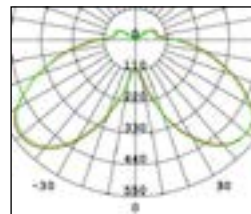

FEATURES

- High output lumen efficacy, up to 130lm/W
- 100% Aluminium alloy housing
- IP66 - Weather protection
- IK10 - Highest level of impact resistance

OPTIONS

- Clear Optic Lens or Frosted Lens available
- Heights - 475mm or 975mm
- Mounting kit with anchor bolts available

PRODUCT RANGE

Model #	Rated Power (W)	Luminous Flux (lm)	Dimensions (mm)	Weight (kg)
enl-BD750-14-7yy-475-dd	14	1350/1400	203 x 475 x 85 x 133	3.8
enl-BD750-14-7yy-975-dd			203 x 975 x 85 x 133	5.6
enl-BD750-25-7yy-475-dd	25	1790/1820	203 x 475 x 85 x 133	3.8
enl-BD750-25-7yy-975-dd			203 x 975 x 85 x 133	5.6

yy stands for CCT. Use 30 for 3000K, 40 for 4000K.

dd stands for Diffuser Type. Use CL for Clear Optic lens, FL for Frosted lens

DIMENSIONS

PHOTOMETRICS

Frosted Lens

Clear Optic lens

TECHNICAL INFORMATION

Optical

Light source	LED
CRI	Ra>70
Beam Angle	360°
CCT	3000K, 4000K
Luminaire efficacy	Up to 130lm/W

Electrical

Power consumption (W)	14 or 25
Operating voltage & frequency	220-240 VAC 50/60 Hz
Power factor	>0.9