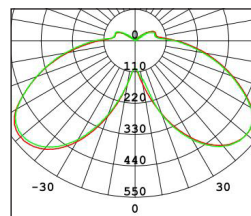

FEATURES

- High output lumen efficacy, up to 130lm/W
- 100% Aluminium alloy housing
- IP66 - Weather protection
- IK10 - Highest level of impact resistance

OPTIONS

- Clear Optic Lens or Frosted Lens available
- Heights - 475mm or 975mm
- Mounting kit with anchor bolts available

PRODUCT RANGE

Model #	Rated Power (W)	Luminous Flux (lm)	Dimensions (mm)	Weight (kg)
enl-BD750-14-7yy-475-dd	14	1350/1400	203 x 475 x 85 x 133	3.8
enl-BD750-14-7yy-975-dd			203 x 975 x 85 x 133	5.6
enl-BD750-25-7yy-475-dd	25	1790/1820	203 x 475 x 85 x 133	3.8
enl-BD750-25-7yy-975-dd			203 x 975 x 85 x 133	5.6

yy stands for CCT. Use 30 for 3000K, 40 for 4000K.
dd stands for Diffuser Type. Use CL for Clear Optic lens, FL for Frosted lens

DIMENSIONS

PHOTOMETRICS

Frosted Lens

Clear Optic lens

TECHNICAL INFORMATION

Optical	
Light source	LED
CRI	Ra>70
Beam Angle	360°
CCT	3000K, 4000K
Luminaire efficacy	Up to 130lm/W