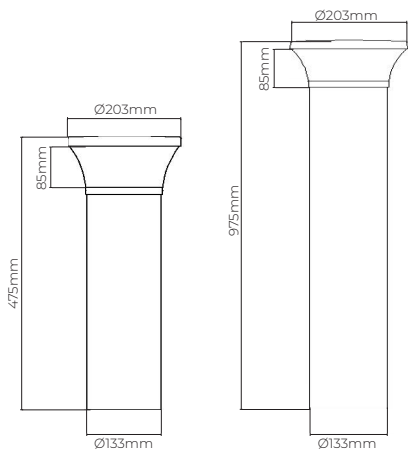

PRODUCT RANGE

Model #	Rated Power (W)	Luminous Flux (lm)	Dimensions (mm)	Weight (kg)
enl-BD750-14-7yy-475-dd	14	1350/1400	203 x 475 x 85 x 133	3.8
enl-BD750-14-7yy-975-dd			203 x 975 x 85 x 133	5.6
enl-BD750-25-7yy-475-dd	25	1790/1820	203 x 475 x 85 x 133	3.8
enl-BD750-25-7yy-975-dd			203 x 975 x 85 x 133	5.6

yy stands for CCT. Use 30 for 3000K, 40 for 4000K.
dd stands for Diffuser Type. Use CL for Clear Optic lens, FL for Frosted lens

DIMENSIONS