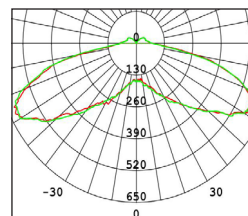

FEATURES

- High output lumen efficacy, up to 130lm/W
- 100% Aluminium alloy housing
- IP66 - Weather protection
- IK10 - Highest level of impact resistance

OPTIONS

- Clear Optic Lens or Frosted Lens available
- Heights - 475mm or 975mm
- Mounting kit with anchor bolts available

PRODUCT RANGE

Model #	Rated Power (W)	Luminous Flux (lm)	Dimensions (mm)	Weight (kg)
enl-BD750-14-7yy-475-dd	14	1350/1400	203 x 475 x 85 x 133	3.8
enl-BD750-14-7yy-975-dd			203 x 975 x 85 x 133	5.6
enl-BD750-25-7yy-475-dd	25	1790/1820	203 x 475 x 85 x 133	3.8
enl-BD750-25-7yy-975-dd			203 x 975 x 85 x 133	5.6

yy stands for CCT. Use 30 for 3000K, 40 for 4000K.
dd stands for Diffuser Type. Use CL for Clear Optic lens, FL for Frosted lens

DIMENSIONS

PHOTOMETRICS

Frosted Lens

Clear Optic lens

TECHNICAL INFORMATION

Optical	
Light source	LED
CRI	Ra>70
Beam Angle	360°
CCT	3000K, 4000K
Luminaire efficacy	Up to 130lm/W