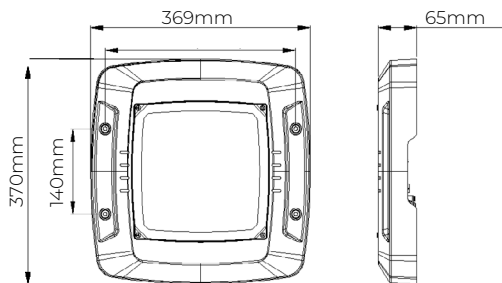

## OPTIONS

- Beam angle options available
- Mounting options available

90 Degree Angle

120 Degree Angle

## PRODUCT RANGE

Model #	Rated Power (W)	Luminous Flux (lm)	Dimensions (mm)	Weight (kg)
enL-WL850-75-7yy-zz	75	11250	370x369x65	3.9
enL-WL850-100-7yy-zz	100	15000		
enL-WL850-120-7yy-zz	120	18000		

yy stands for CCT. Use 30 for 3000K, 40 for 4000K, 50 for 5000K  
 zz stands for Beam Angle. Use 90 or 120  
 DALI-2 option available. Please contact enLighten for details.

## DIMENSIONS