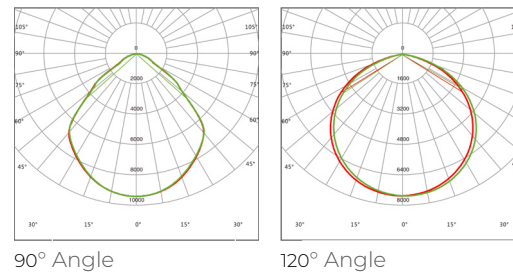

## PRODUCT RANGE

Model #	Rated Power (W)	Luminous Flux (lm)	Dimensions (mm)	Weight (kg)
enL-WL850-75-7yy-zz	75	11250	370x369x65	3.9
enL-WL850-100-7yy-zz	100	15000		
enL-WL850-120-7yy-zz	120	18000		

yy stands for CCT. Use 30 for 3000K, 40 for 4000K, 50 for 5000K  
 zz stands for Beam Angle. Use 90 or 120  
 DALI-2 option available. Please contact enLighten for details.

## DIMENSIONS

## PHOTOMETRICS