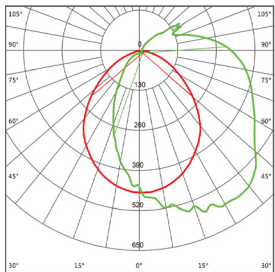

PHOTOMETRICS

Type 4 Beam Angle

TECHNICAL INFORMATION

Optical

Light source	LED
CRI	Ra>80
CCT	3000K, 4000K
Luminaire efficacy	Up to 140lm/W

Electrical

Power consumption (W)	15 - 45
Operating voltage & frequency	220-240 VAC , 50Hz
Power factor	>0.92
Surge protection	1kV line-line

Environmental

IP rating	IP66
Impact rating	IK10
Ambient temperature range	-30°C to + 50°C
Material Composition (body)	Aluminium alloy, Polycarbonate optical lens
Fixture Colour	Black (RAL9005)

LED Lifespan >54,000hrs @L70

Warranty* 5 years

Data subject to change without notice
* Refer to warranty policy