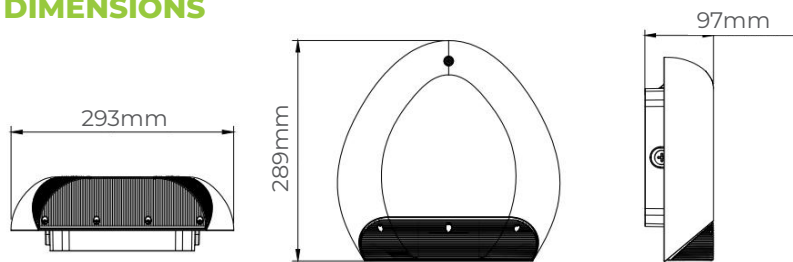

## FEATURES

- **Wall mounting**, easy installation with removable back plate
- **Efficacy up to 140lm/W**
- **IP66** - Weather protection
- **IK10** - Impact resistance

## PRODUCT RANGE

Model #	Rated Power (W)	Luminous Flux (lm)	Dimensions (mm)	Weight (kg)
enl-WL731-15-8yy	15	2,100	293 x 289 x 97	2.7
enl-WL731-25-8yy	25	3,500		
enl-WL731-35-8yy	35	4,900		
enl-WL731-45-8yy	45	6,300		

## DIMENSIONS