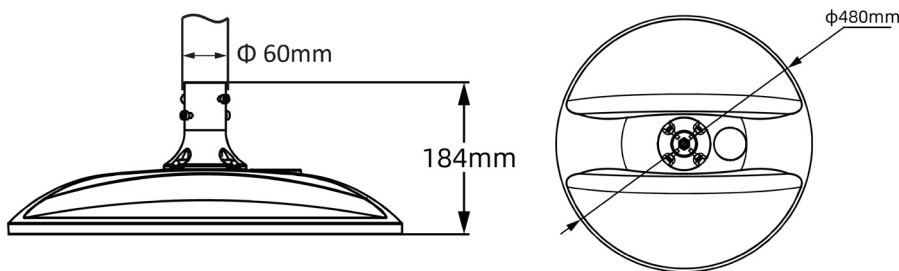

URBAN LIGHT enl-UB580

The UB580 is a LED Urban Light that is mounted via a pendant mount. It has a high lumen efficacy and a range of power options. Suitable for street areas that require a more decorative fixture style.

FEATURES

- Efficacy up to 160lm/W
- IP66 - Weather protection
- IK10 - Impact resistance

OPTIONS

- Multiple Power Options
- Colour Options - Grey or Black

URBAN LIGHT enl-UB580

PRODUCT RANGE

Model #	Rated Power (W)	Luminous Flux (lm)	Dimensions (mm)	Weight(kg)
enl-UB580-30-7yy	30	5100	695x480x184	6.8
enl-UB580-50-7yy	50	8500		
enl-UB580-80-7yy	80	13200		
enl-UB580-100-7yy	100	16000		

yy stands for CCT. Use 30 for 3000K, 40 for 4000K, 50 for 5000K.
c stands for Fixture Colour. Use G for Grey or B for Black

DIMENSIONS

TECHNICAL INFORMATION

Optical

Light source	LED
CRI	Ra>70
CCT	3000K, 4000K, 5000K
Luminaire efficacy	Up to 160lm/W

Electrical

Power consumption	30W - 100W
Operating voltage & frequency	100-240 VAC , 50/60 Hz
Power factor	>0.95

Environmental

IP rating	IP66
IK rating	IK10
Ambient temperature range	-40°C to +50°C
Material Composition (body)	Aluminium Die-casting
Fixture Colour	Grey (RAL9007) or Black (RAL9005)